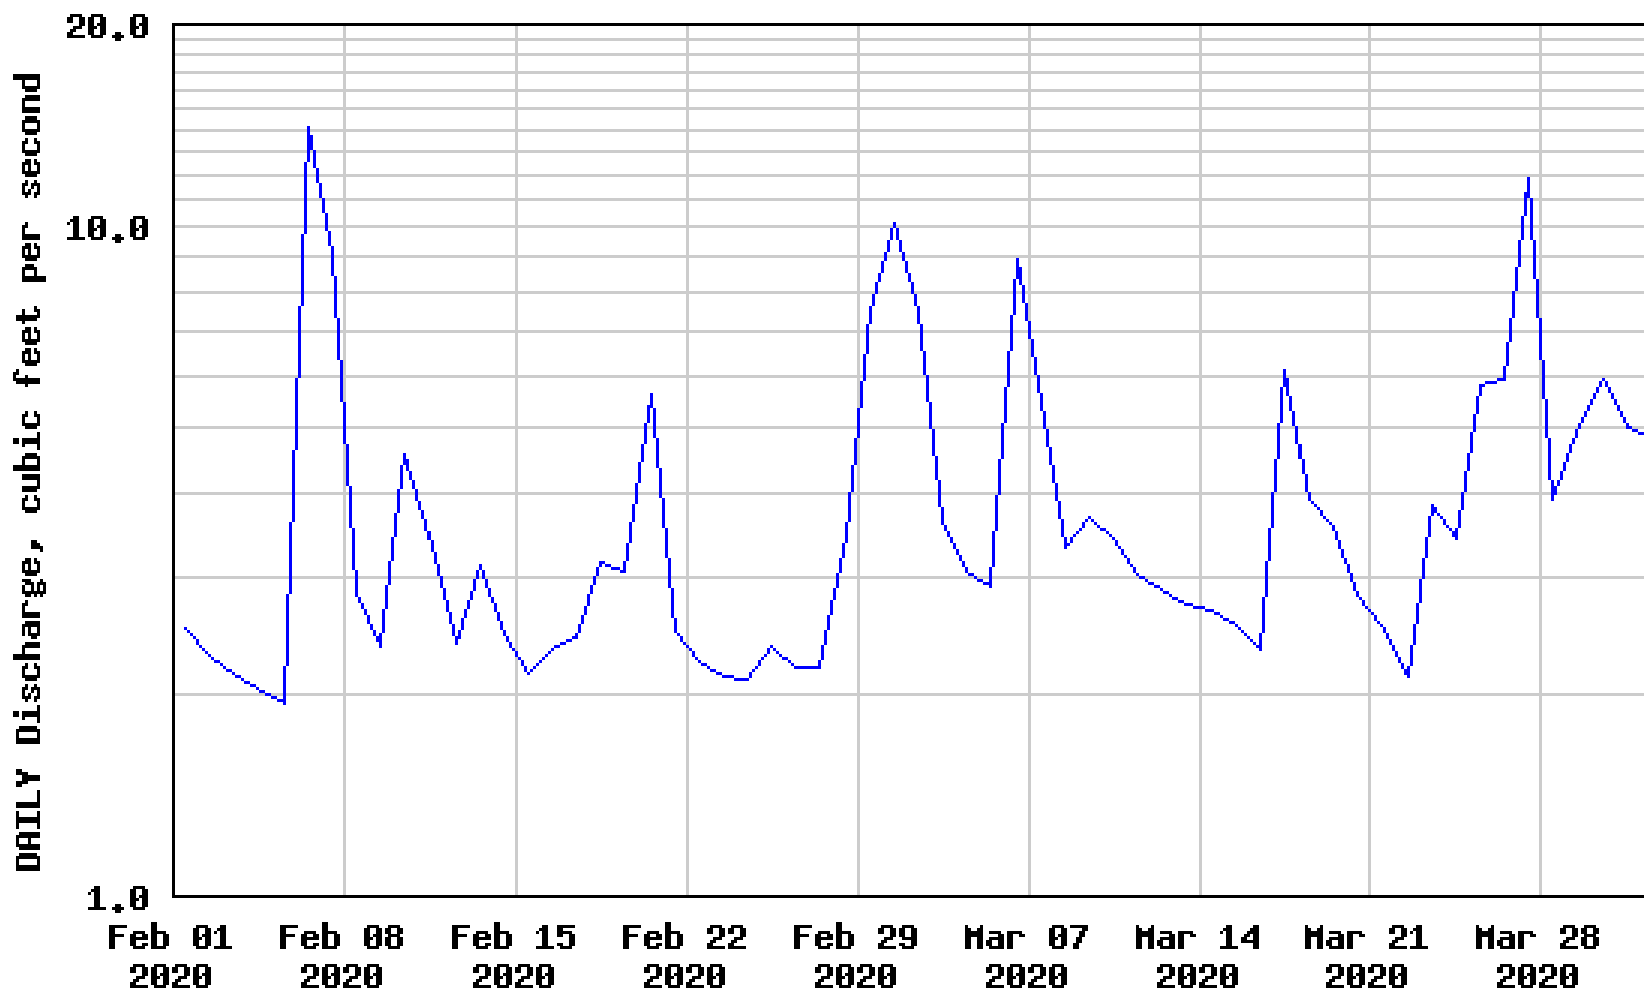

USGS 16587000 Honopou Stream near Huelo, Maui, HI

---- Provisional Data Subject to Revision ----